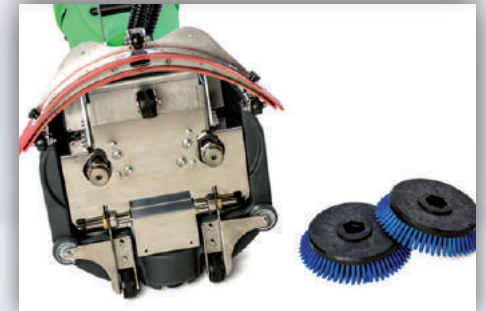

➔ MIRA 40

WWW.CLEANTOOLS.COM

YOUR NEEDS. OUR PRIORITY